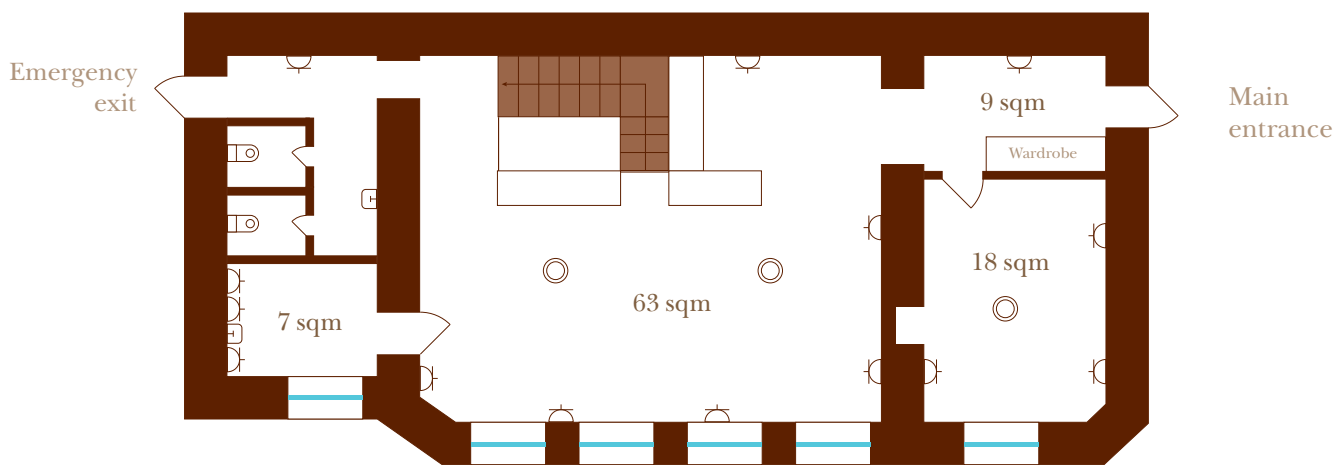

Office 19H

Total space: 198 sqm

1st floor (108 M²)

Ground floor (90 sqm)

 Jobsite includes (on the wall):

- 1 electrical socket
- 1 computer socket
- 1 phone socket
- 1 internet socket

 Jobsite includes (on the floor):

- 1 electrical socket
- 1 computer socket
- 1 phone socket
- 1 internet socket