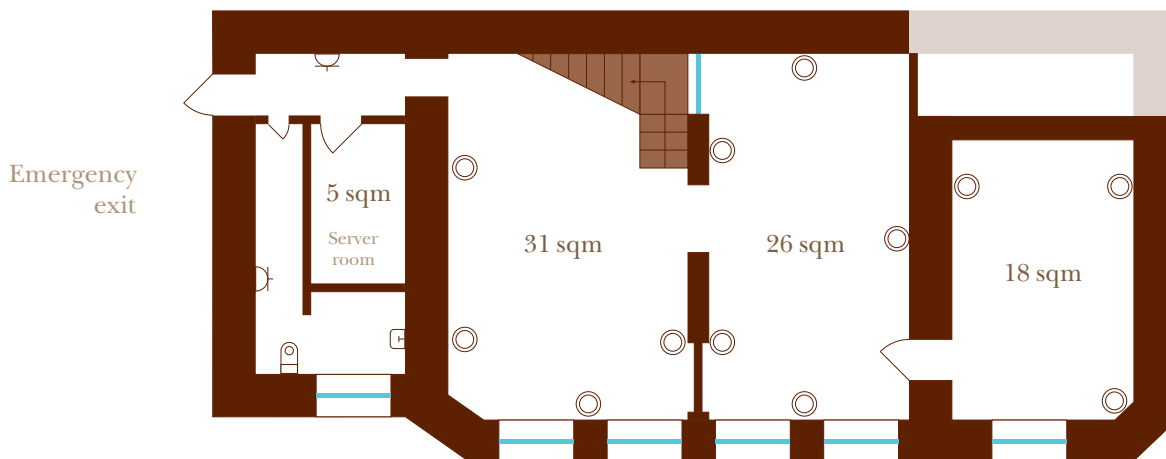

Office 19H

Total space: 198 sqm

1st floor (108 M²)

Ground floor (90 sqm)

 Jobsite includes (on the wall):

- 1 electrical socket
- 1 computer socket
- 1 phone socket
- 1 internet socket

 Jobsite includes (on the floor):

- 1 electrical socket
- 1 computer socket
- 1 phone socket
- 1 internet socket