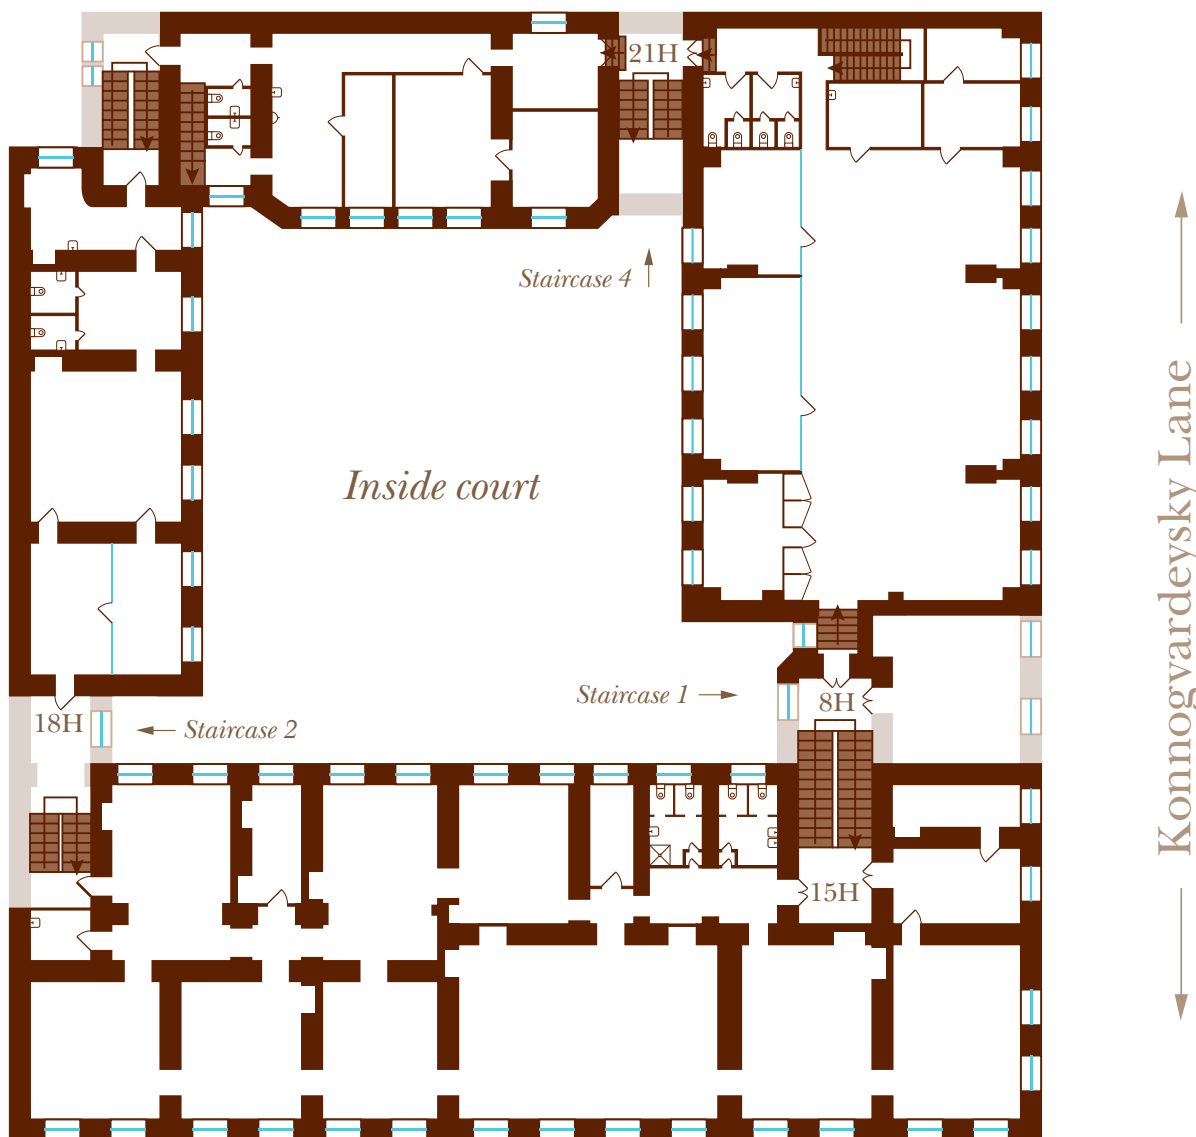

Office	Total space
8H	301 sqm
15H	394 sqm
18H	108 sqm
21-22H	294 sqm (three-leveled office)

← Yakubovich Street →

↑ Konnogvardeysky Lane ↓

Office	Total space
16H	412 sqm
20H	150 sqm (three-leveled office)
21-22H	294 sqm (three-leveled office)

Office	Total space
20H	150 sqm (three-leveled office)
21-22H	294 sqm (three-leveled office)

← Yakubovich Street →

↑ Konnogvardeysky Lane ↓