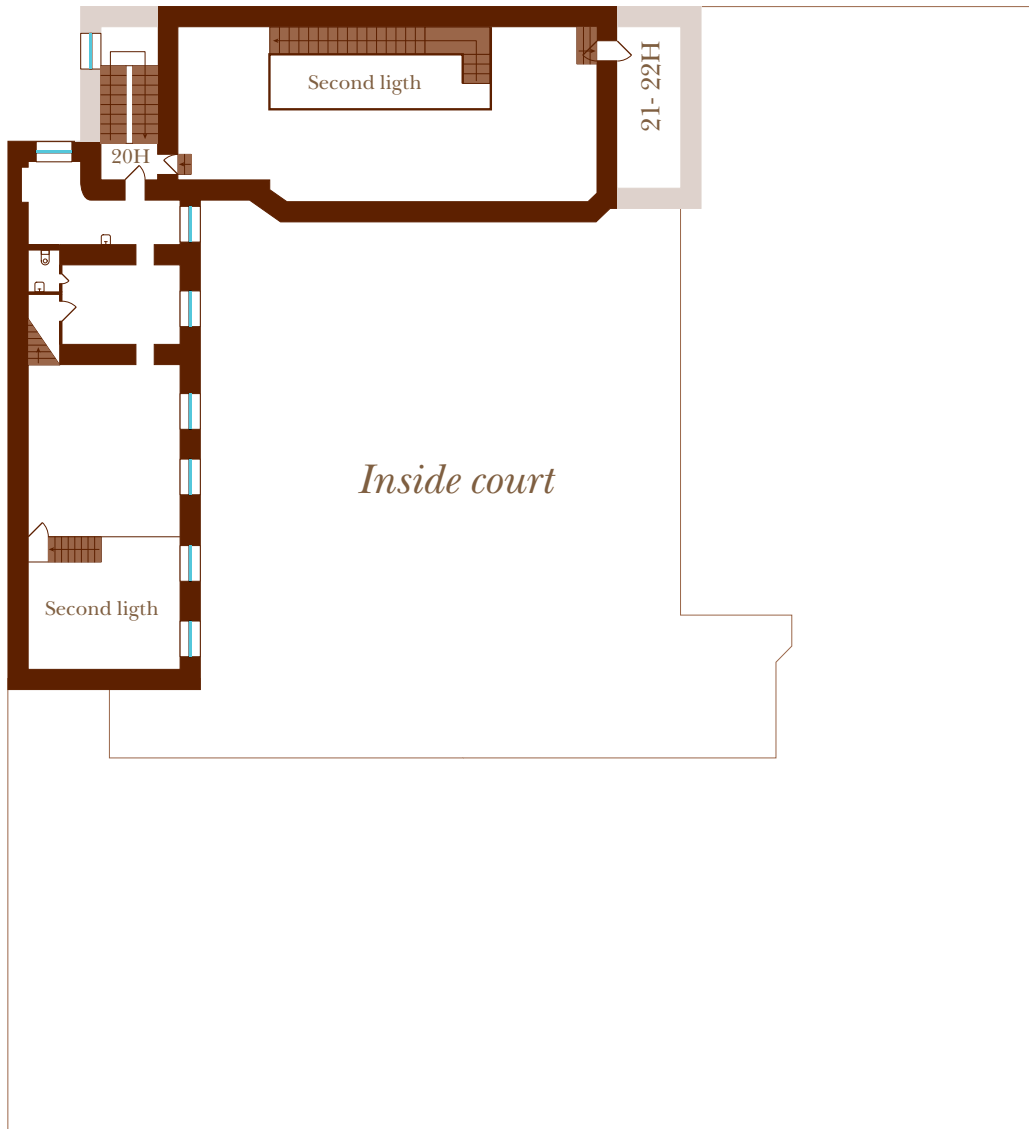

Office	Total space
8H	301 sqm
15H	394 sqm
18H	108 sqm
21-22H	294 sqm (three-leveled office)

← Yakubovich Street →

↑ Konnogvardeysky Lane ↓

Office	Total space
16H	412 sqm
20H	150 sqm (three-leveled office)
21-22H	294 sqm (three-leveled office)

Office	Total space
20H	150 sqm (three-leveled office)
21-22H	294 sqm (three-leveled office)

← Yakubovich Street →

↑ Konnogvardeysky Lane ↓