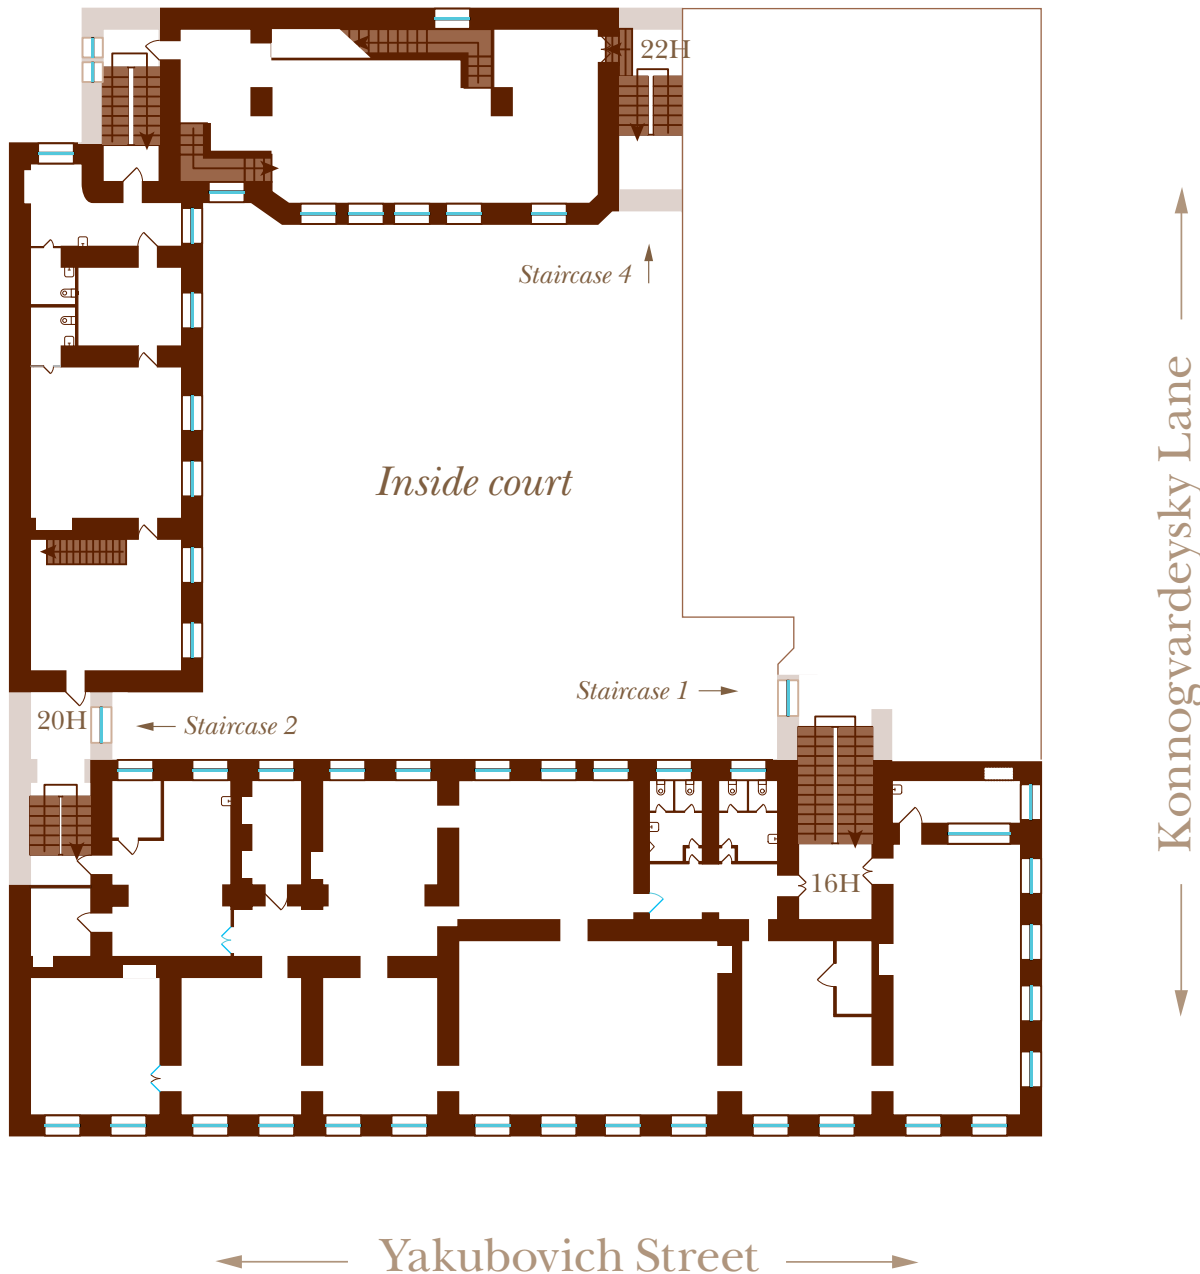

Office	Total space
8H	301 sqm
15H	394 sqm
18H	108 sqm
21-22H	294 sqm (three-leveled office)

← Yakubovich Street →

↑ Konnogvardeysky Lane ↓

Office	Total space
16H	412 sqm
20H	150 sqm (three-leveled office)
21-22H	294 sqm (three-leveled office)

Office	Total space
20H	150 sqm (three-leveled office)
21-22H	294 sqm (three-leveled office)

← Yakubovich Street →

↑ Konnogvardeysky Lane ↓