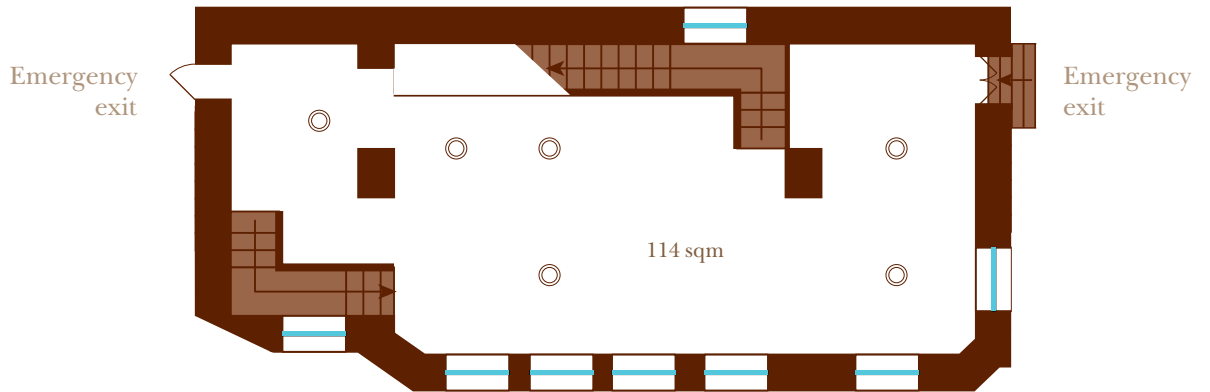

Office 21H

Total space: 321 sqm (three-leveled office)

2nd floor

3rd floor

4th floor

 Jobsite includes (on the wall):

- 1 electrical socket
- 1 computer socket
- 1 phone socket
- 1 internet socket

 Jobsite includes (on the floor):

- 1 electrical socket
- 1 computer socket
- 1 phone socket
- 1 internet socket