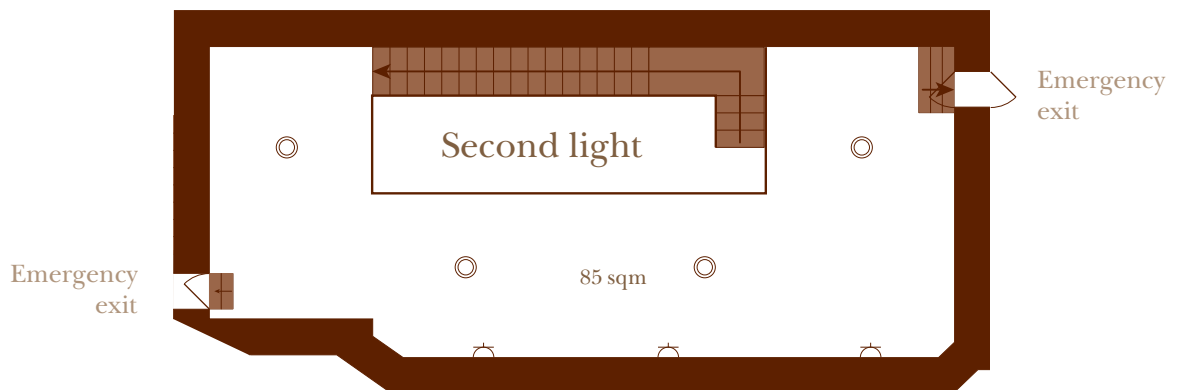

Office 21H

Total space: 321 sqm (three-leveled office)

2nd floor

3rd floor

4th floor

 Jobsite includes (on the wall):

- 1 electrical socket
- 1 computer socket
- 1 phone socket
- 1 internet socket

 Jobsite includes (on the floor):

- 1 electrical socket
- 1 computer socket
- 1 phone socket
- 1 internet socket