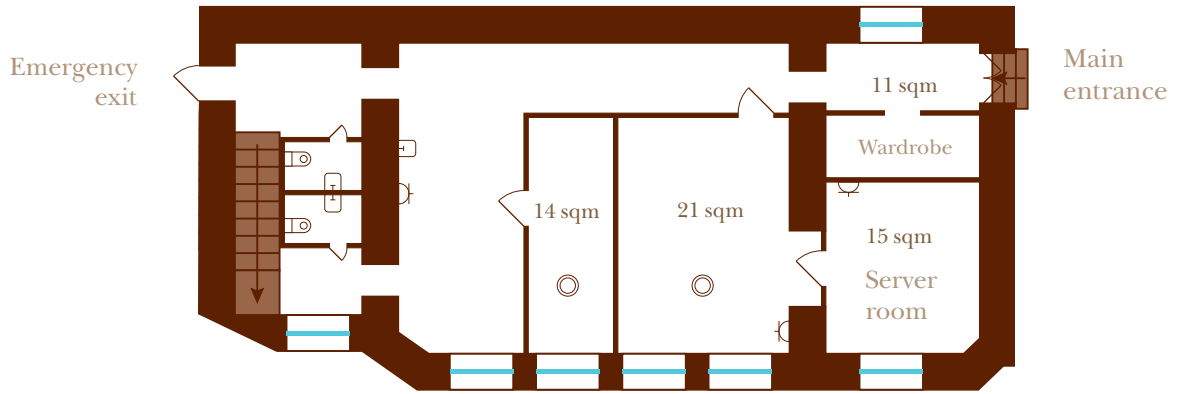

Office 21H

Total space: 321 sqm (three-leveled office)

2nd floor

3rd floor

4th floor

 Jobsite includes (on the wall):

- 1 electrical socket
- 1 computer socket
- 1 phone socket
- 1 internet socket

 Jobsite includes (on the floor):

- 1 electrical socket
- 1 computer socket
- 1 phone socket
- 1 internet socket