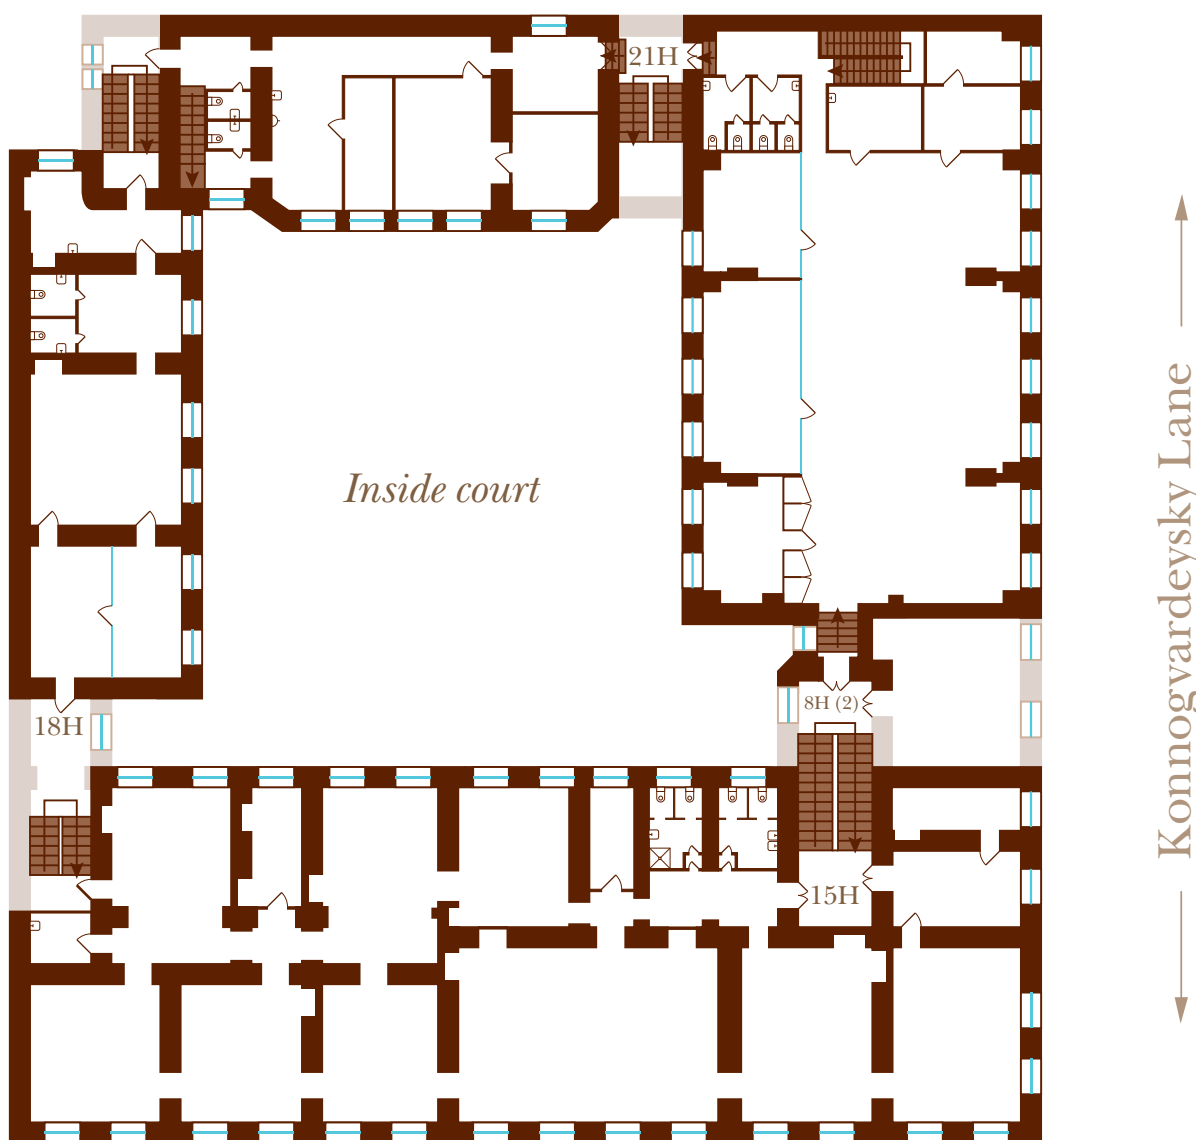

Office	Total space
8H (2)	291 sqm
15H	394 sqm
18H	108 sqm
21-22H	294 sqm (three-leveled office)

← Yakubovich Street →

↑ Konnogvardeysky Lane ↓