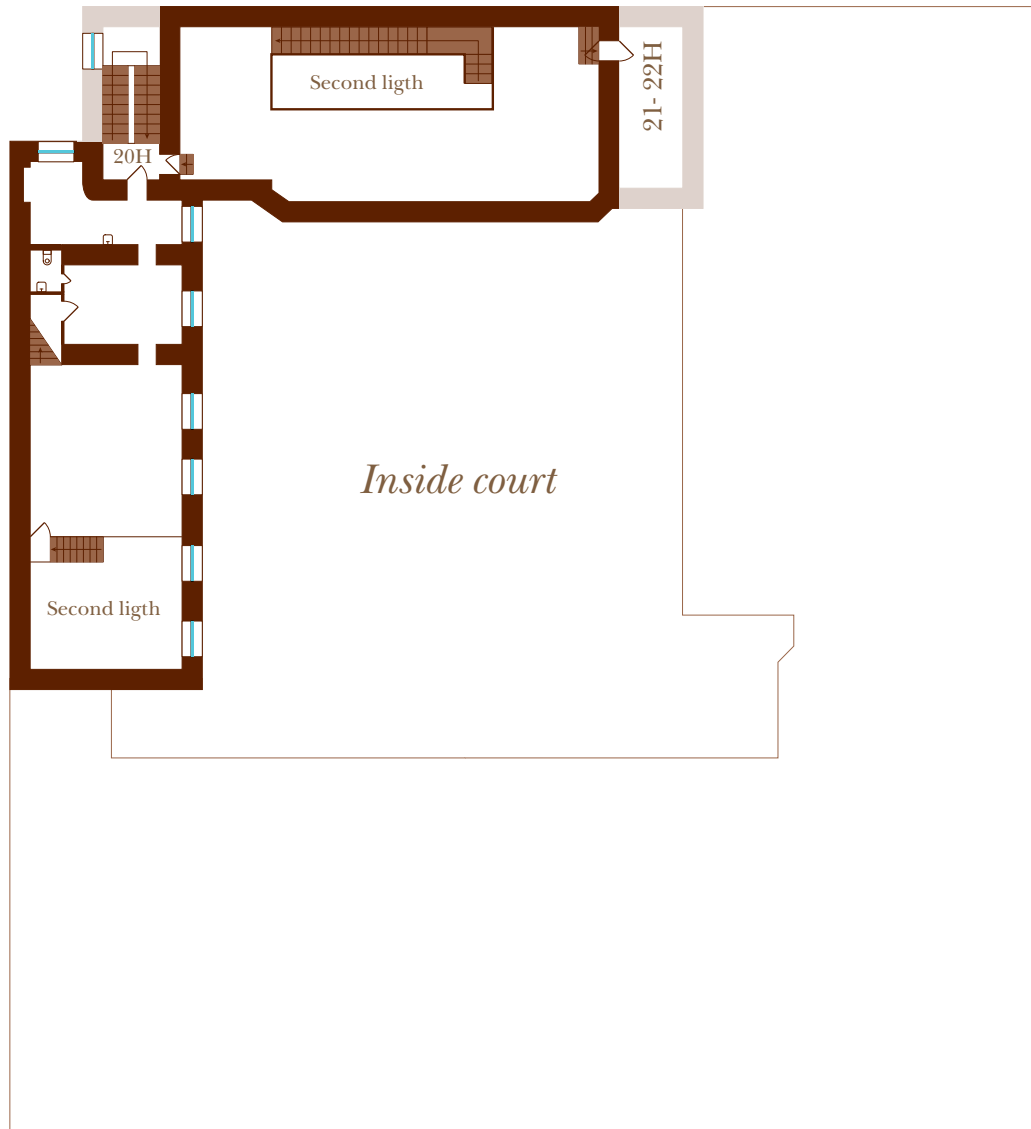

Office	Total space
16H	412 sqm
20H	150 sqm (three-leveled office)
21-22H	294 sqm (three-leveled office)

Office	Total space
20H	150 sqm (three-leveled office)
21-22H	294 sqm (three-leveled office)

← Yakubovich Street →

↑ Konnogvardeysky Lane ↓

Office	Total space
20H	150 sqm (three-leveled office)

← Yakubovich Street →

↑ Konnogvardeysky Lane ↓