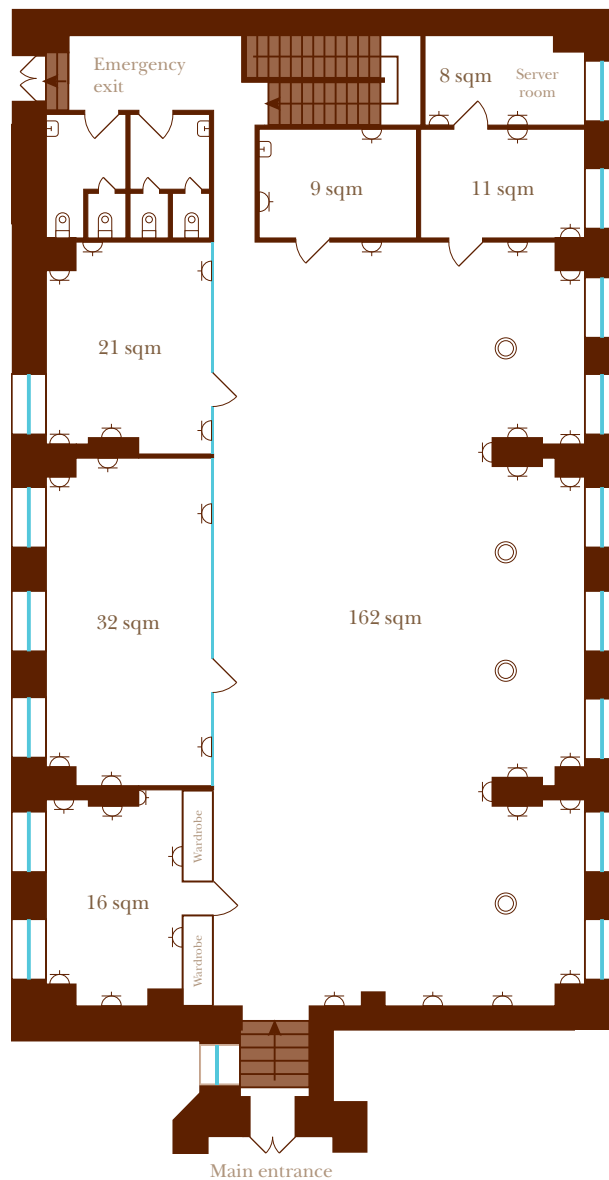

Office 8H (2)

2nd floor

Space: 288 sqm

 Jobsite includes (on the wall):

- 1 electrical socket
- 1 computer socket
- 1 phone socket
- 1 internet socket

 Jobsite includes (on the floor):

- 1 electrical socket
- 1 computer socket
- 1 phone socket
- 1 internet socket