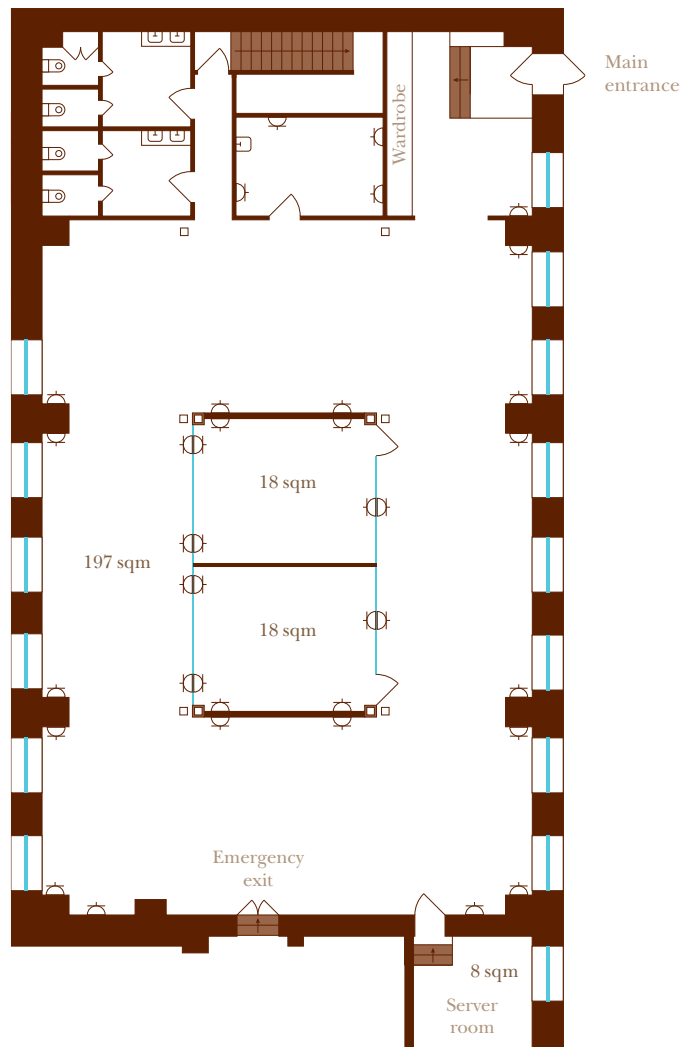

Office 8H (1)

1st floor

Space: 287 sqm

⌒ Jobsite includes (on the wall):

- 1 electrical socket
- 1 computer socket
- 1 phone socket
- 1 internet socket

⊙ Jobsite includes (on the floor):

- 1 electrical socket
- 1 computer socket
- 1 phone socket
- 1 internet socket